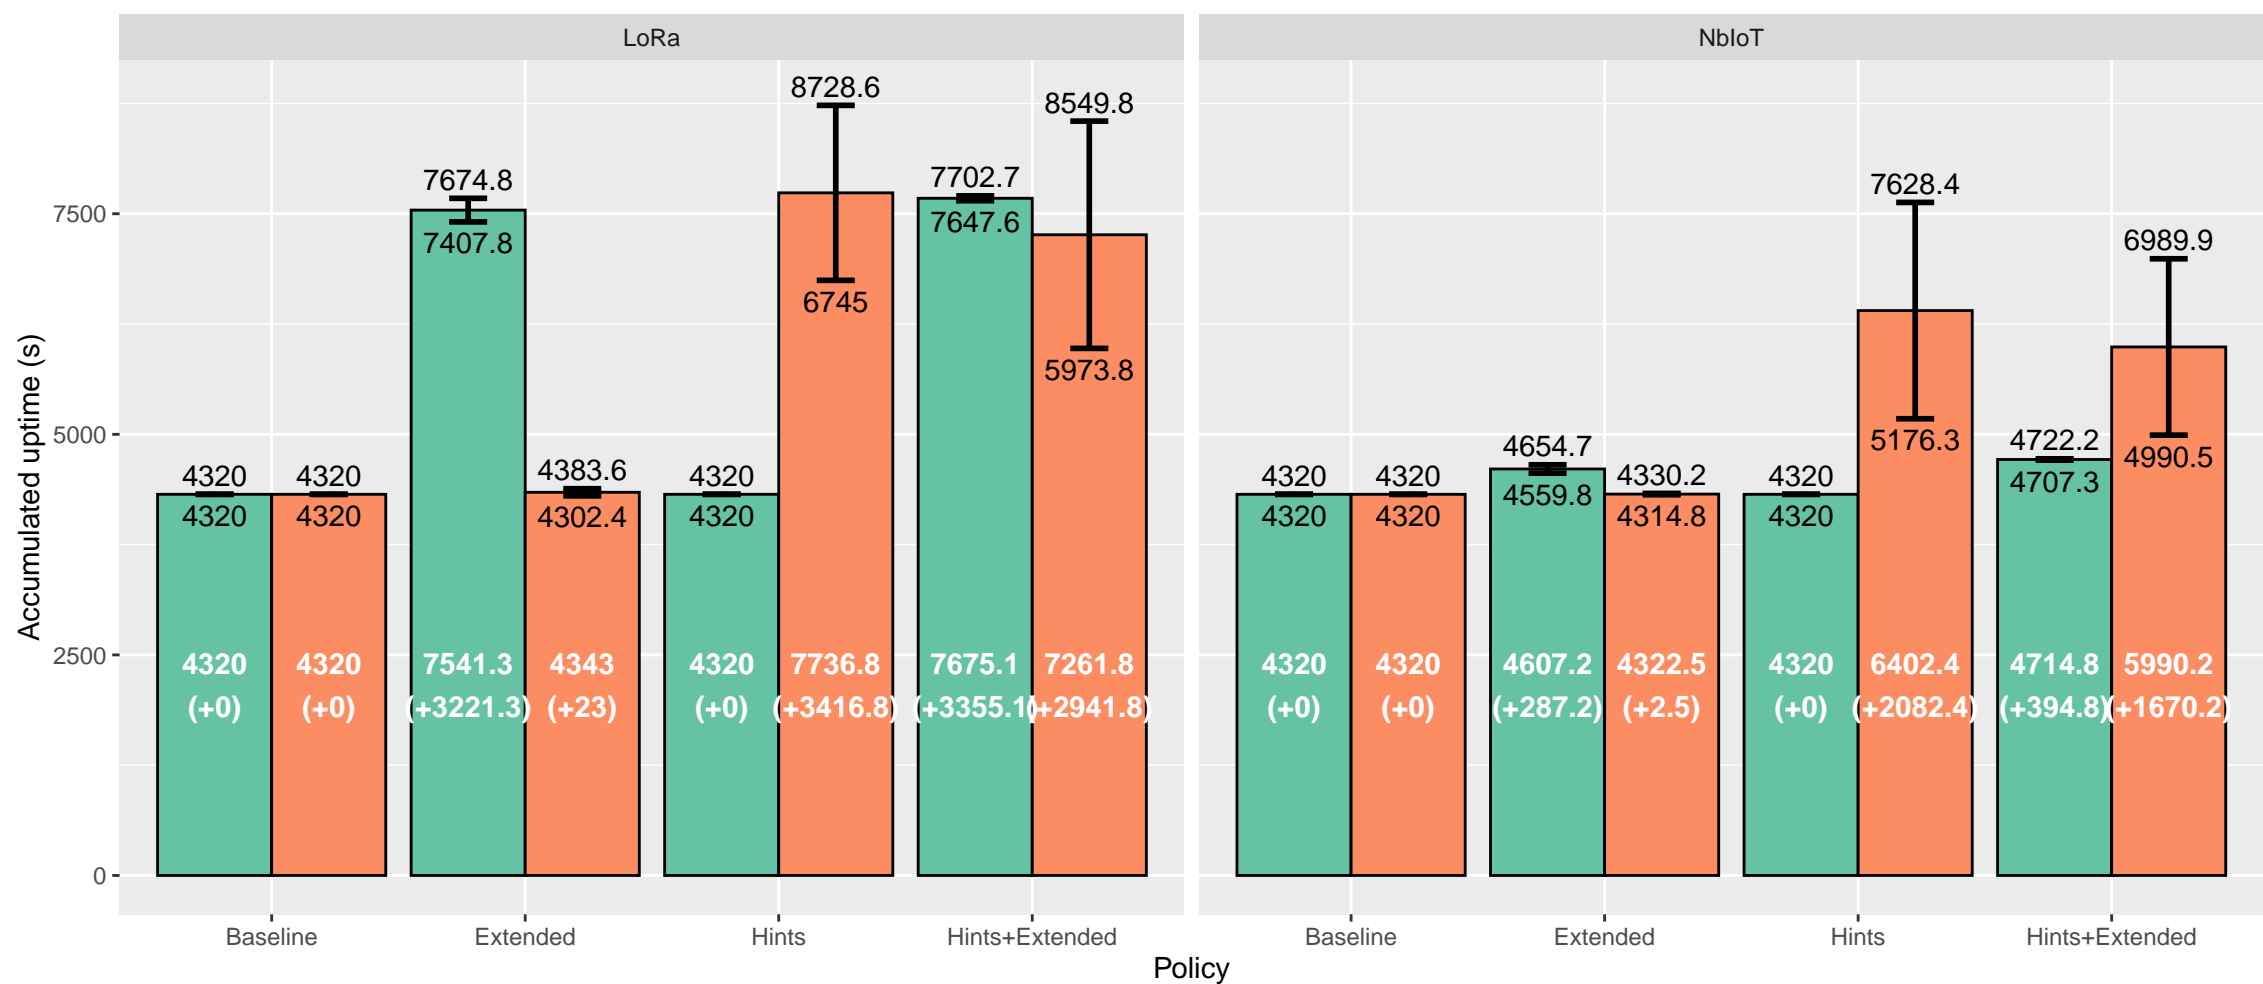

180s uptime: ■ Sender ■ Receiver

Total uptime: ■ Sender ■ Receiver

Policy