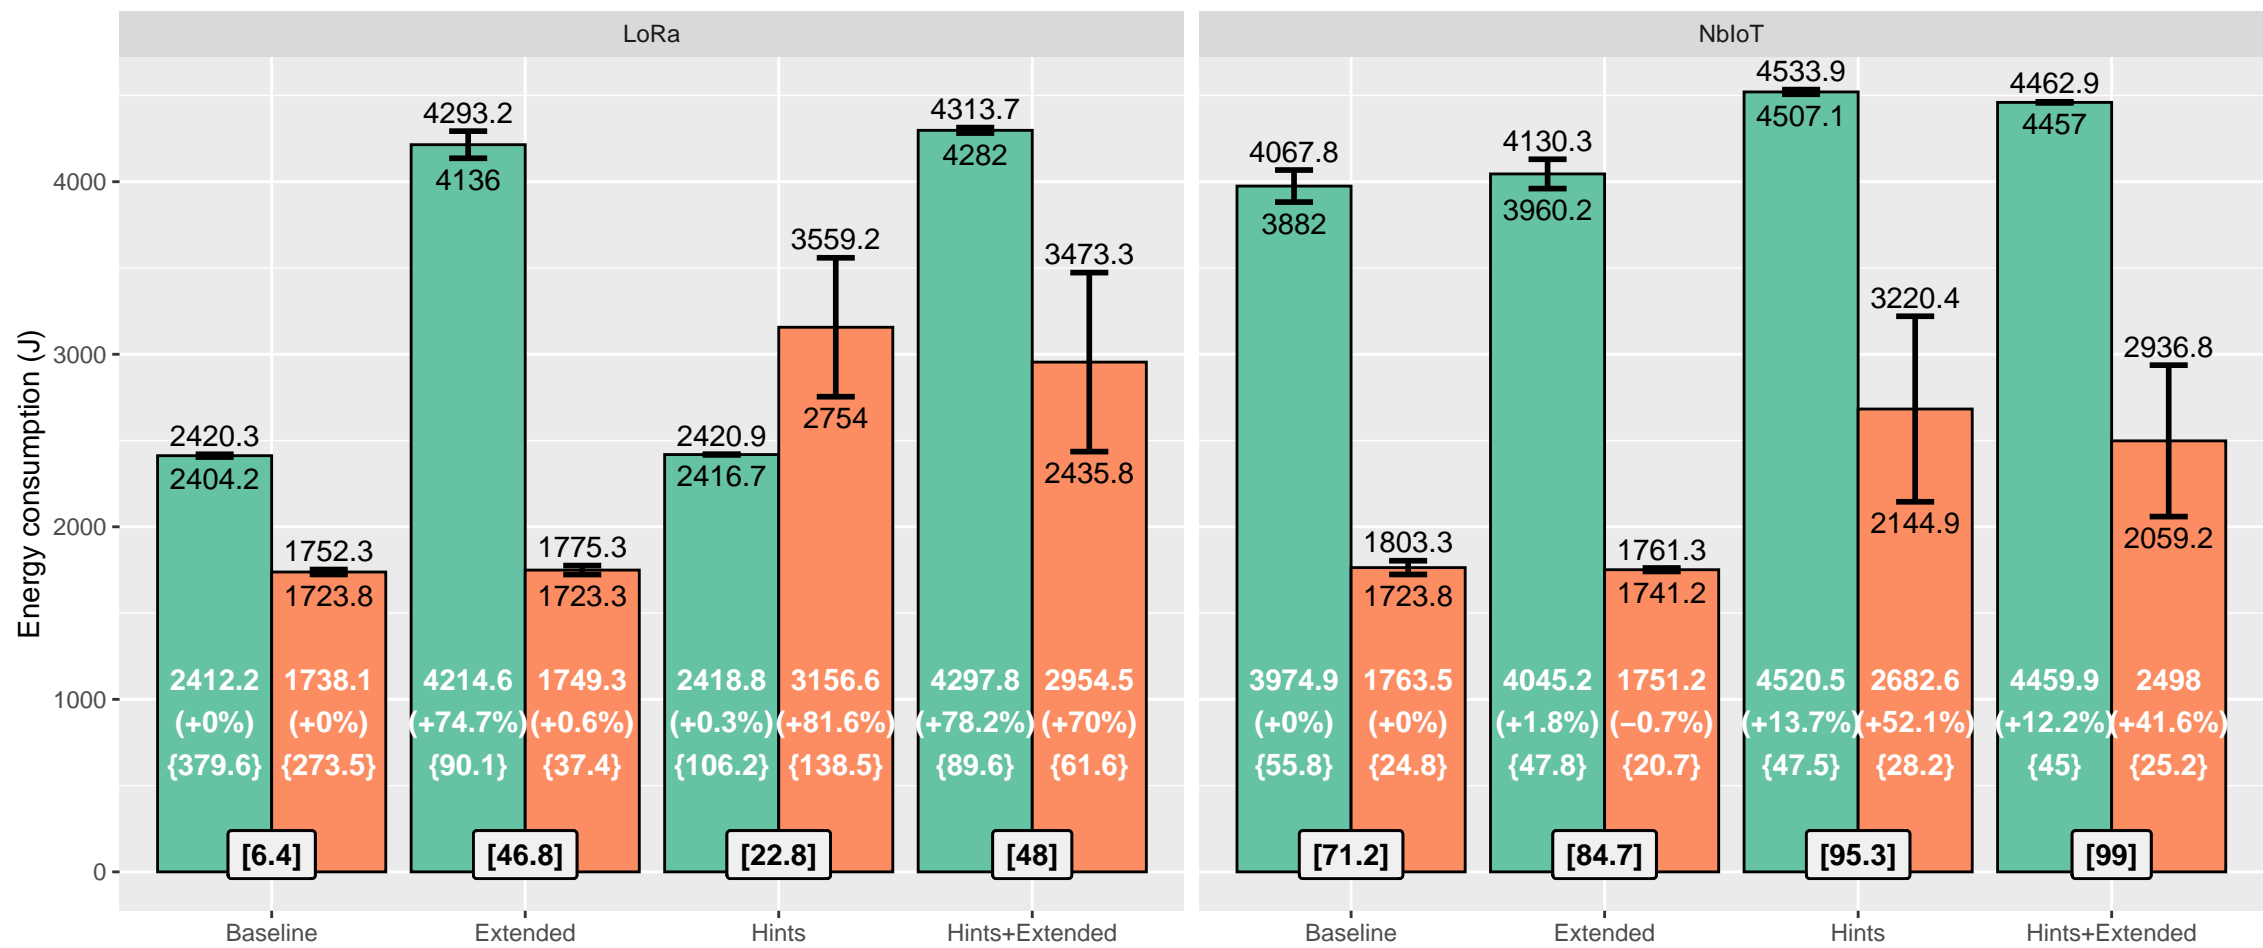

180s uptime: ■ Sender ■ Receiver

Total uptime: ■ Sender ■ Receiver

Policy