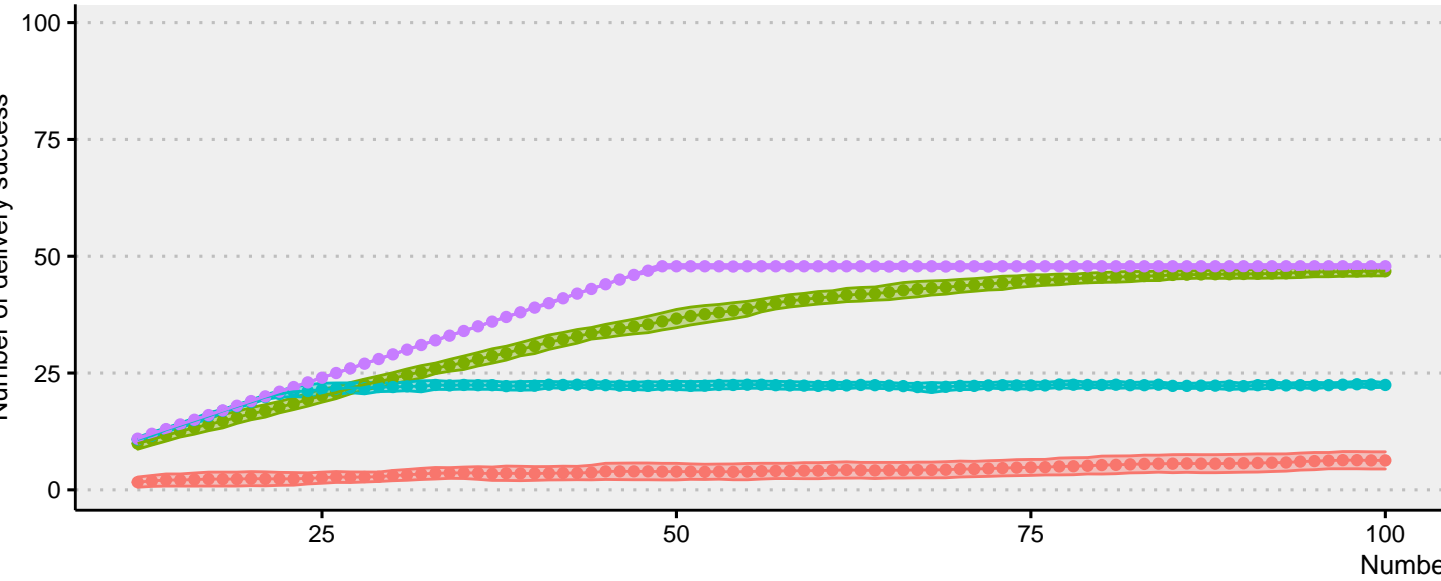

LoRa

Nb-IoT

Number of node

Number of delivery success