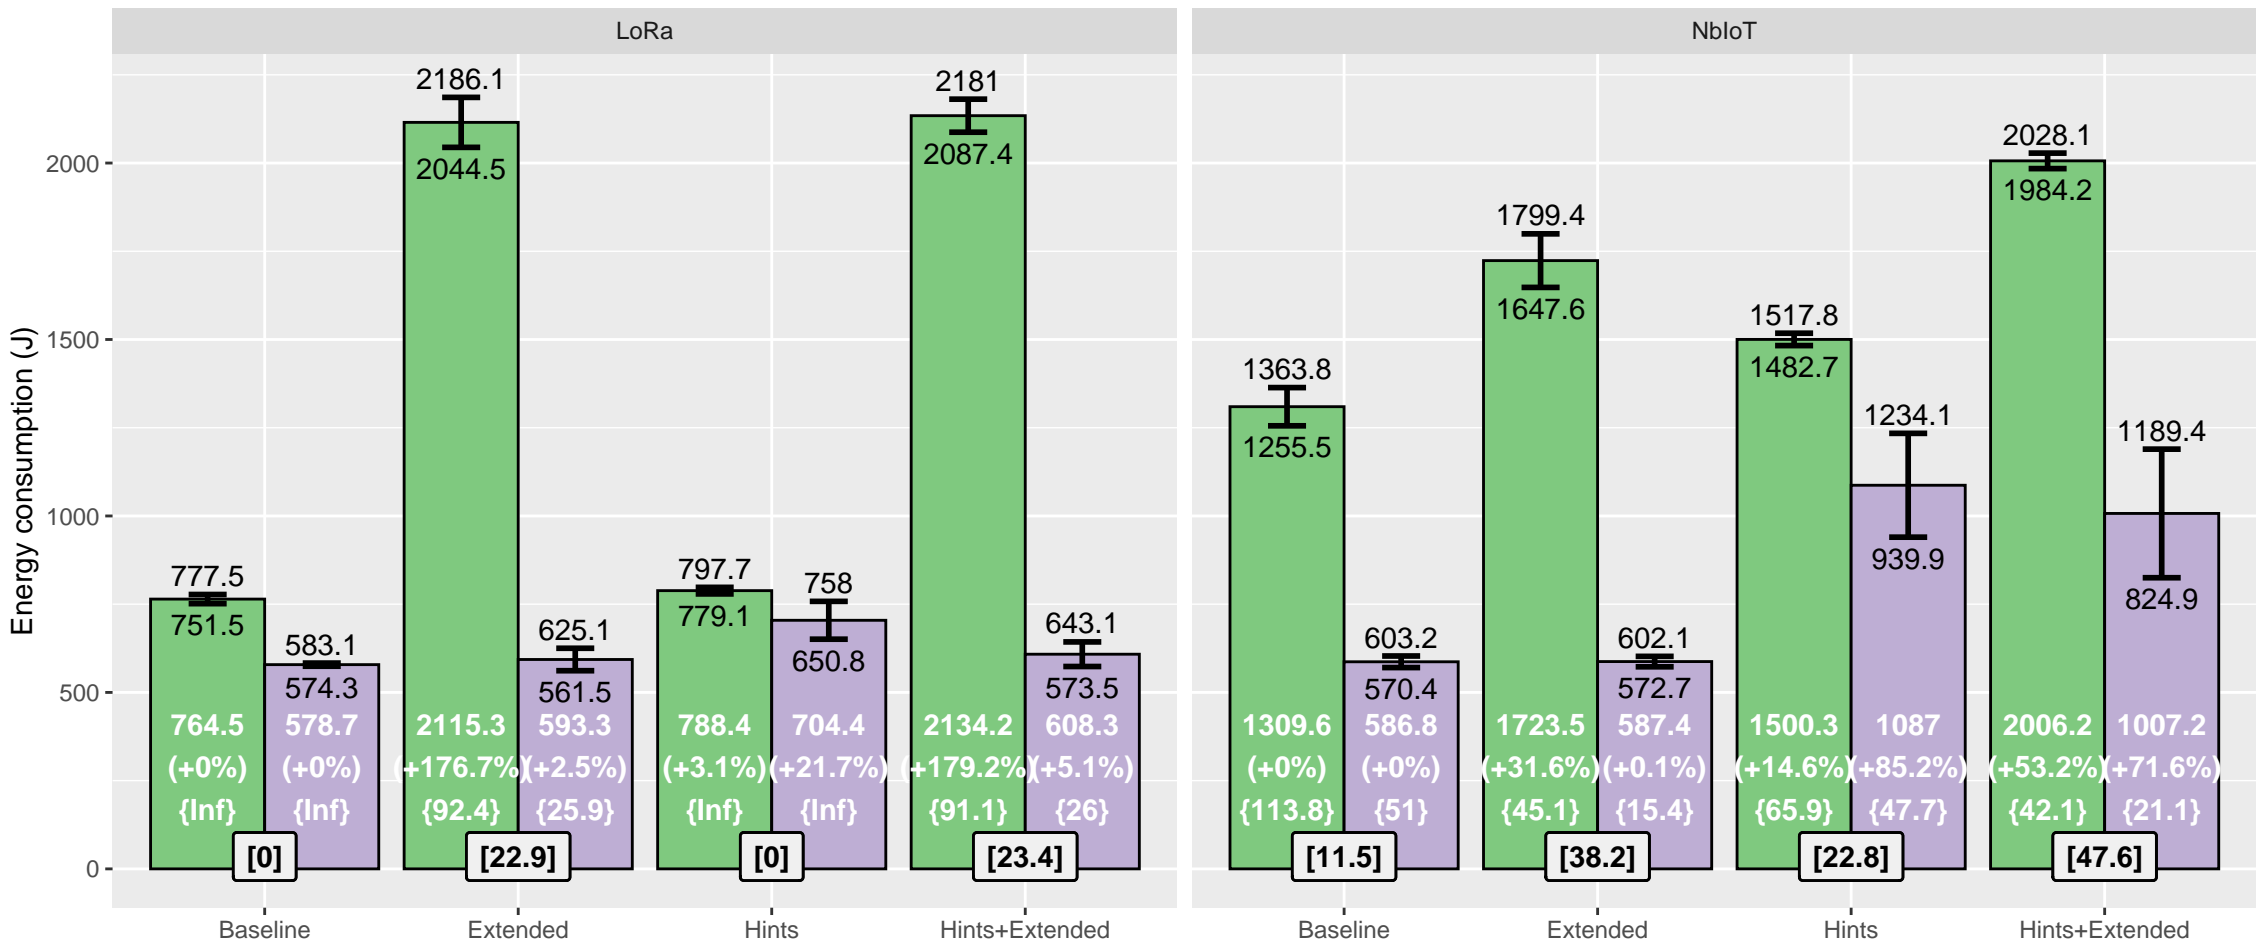

60s uptime: ■ Sender ■ Receiver

Total uptime: ■ Sender ■ Receiver

Policy