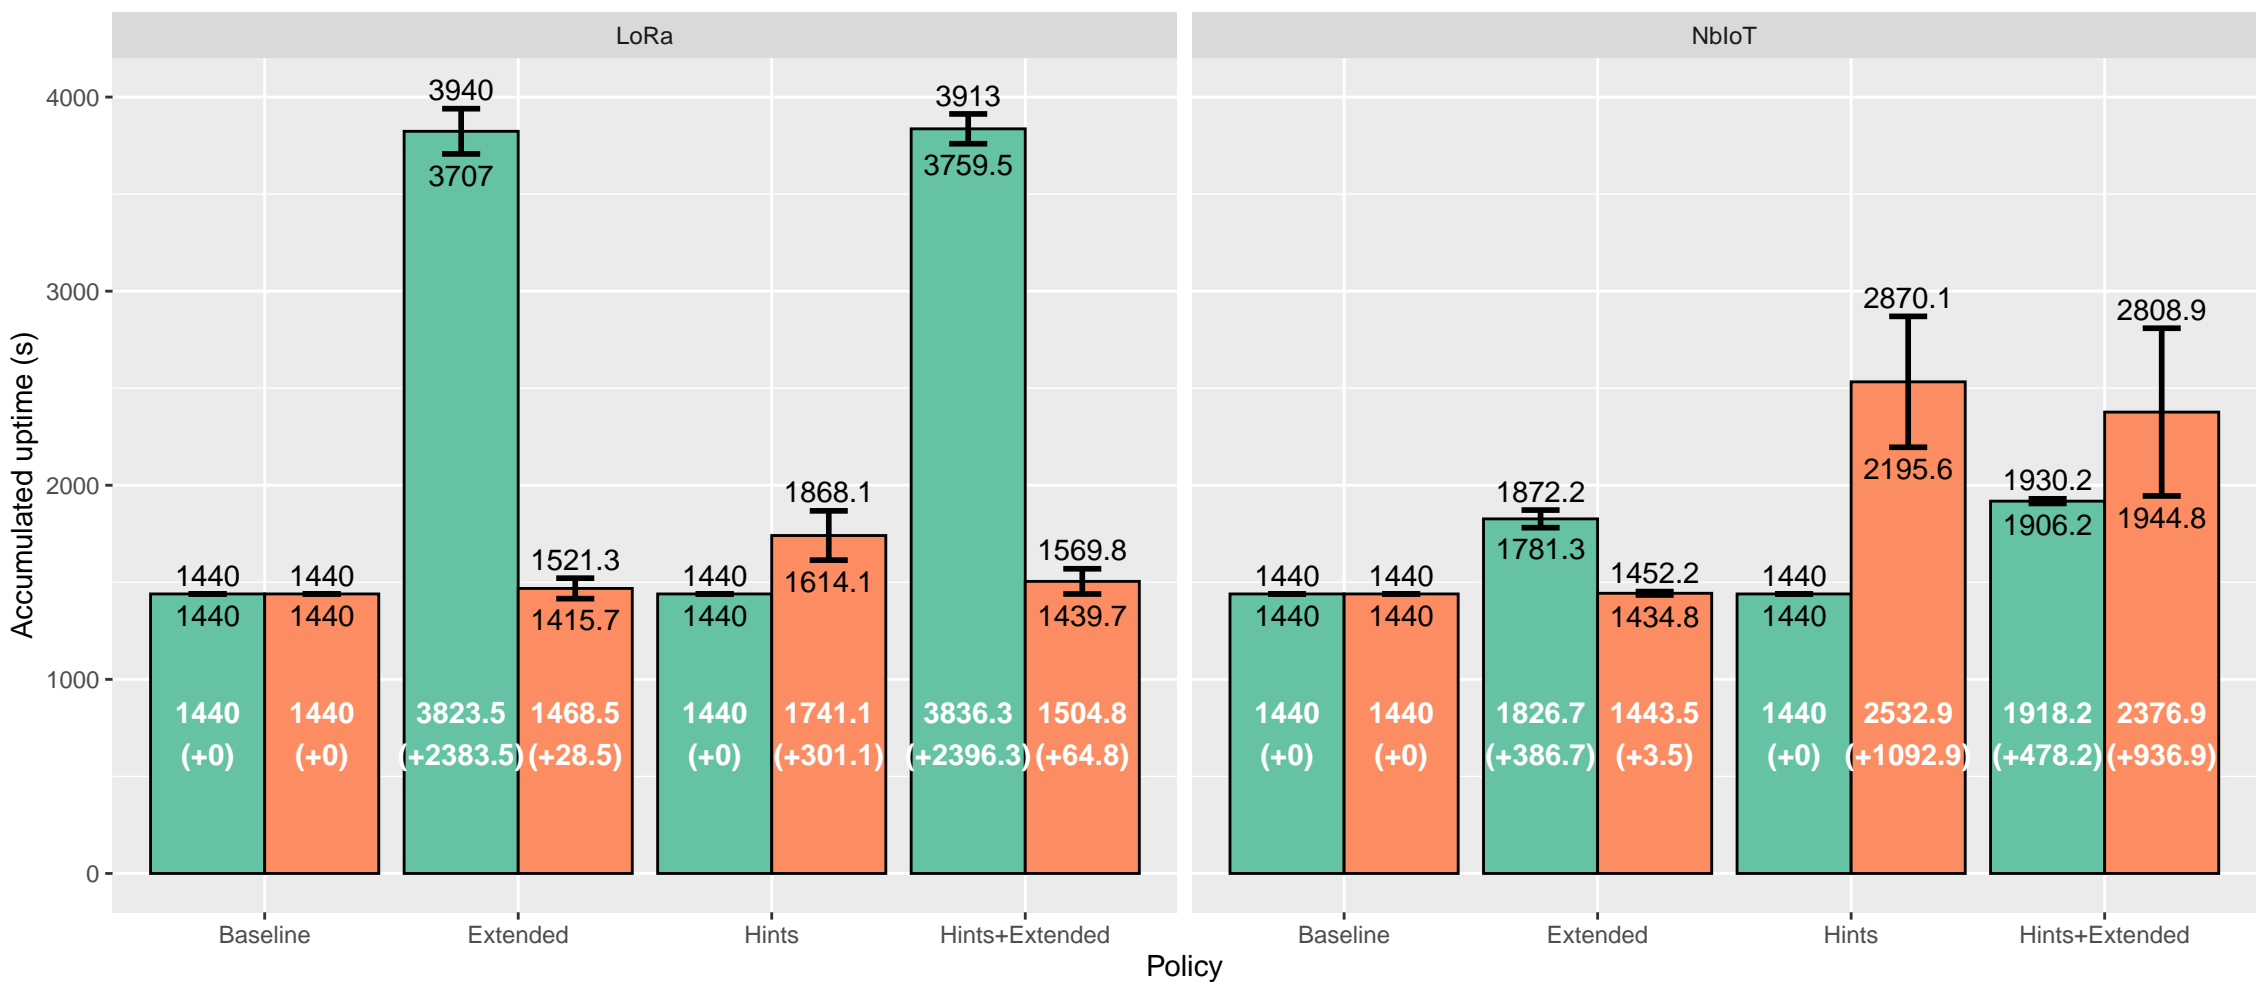

60s uptime: ■ Sender ■ Receiver

Total uptime: ■ Sender ■ Receiver

Policy