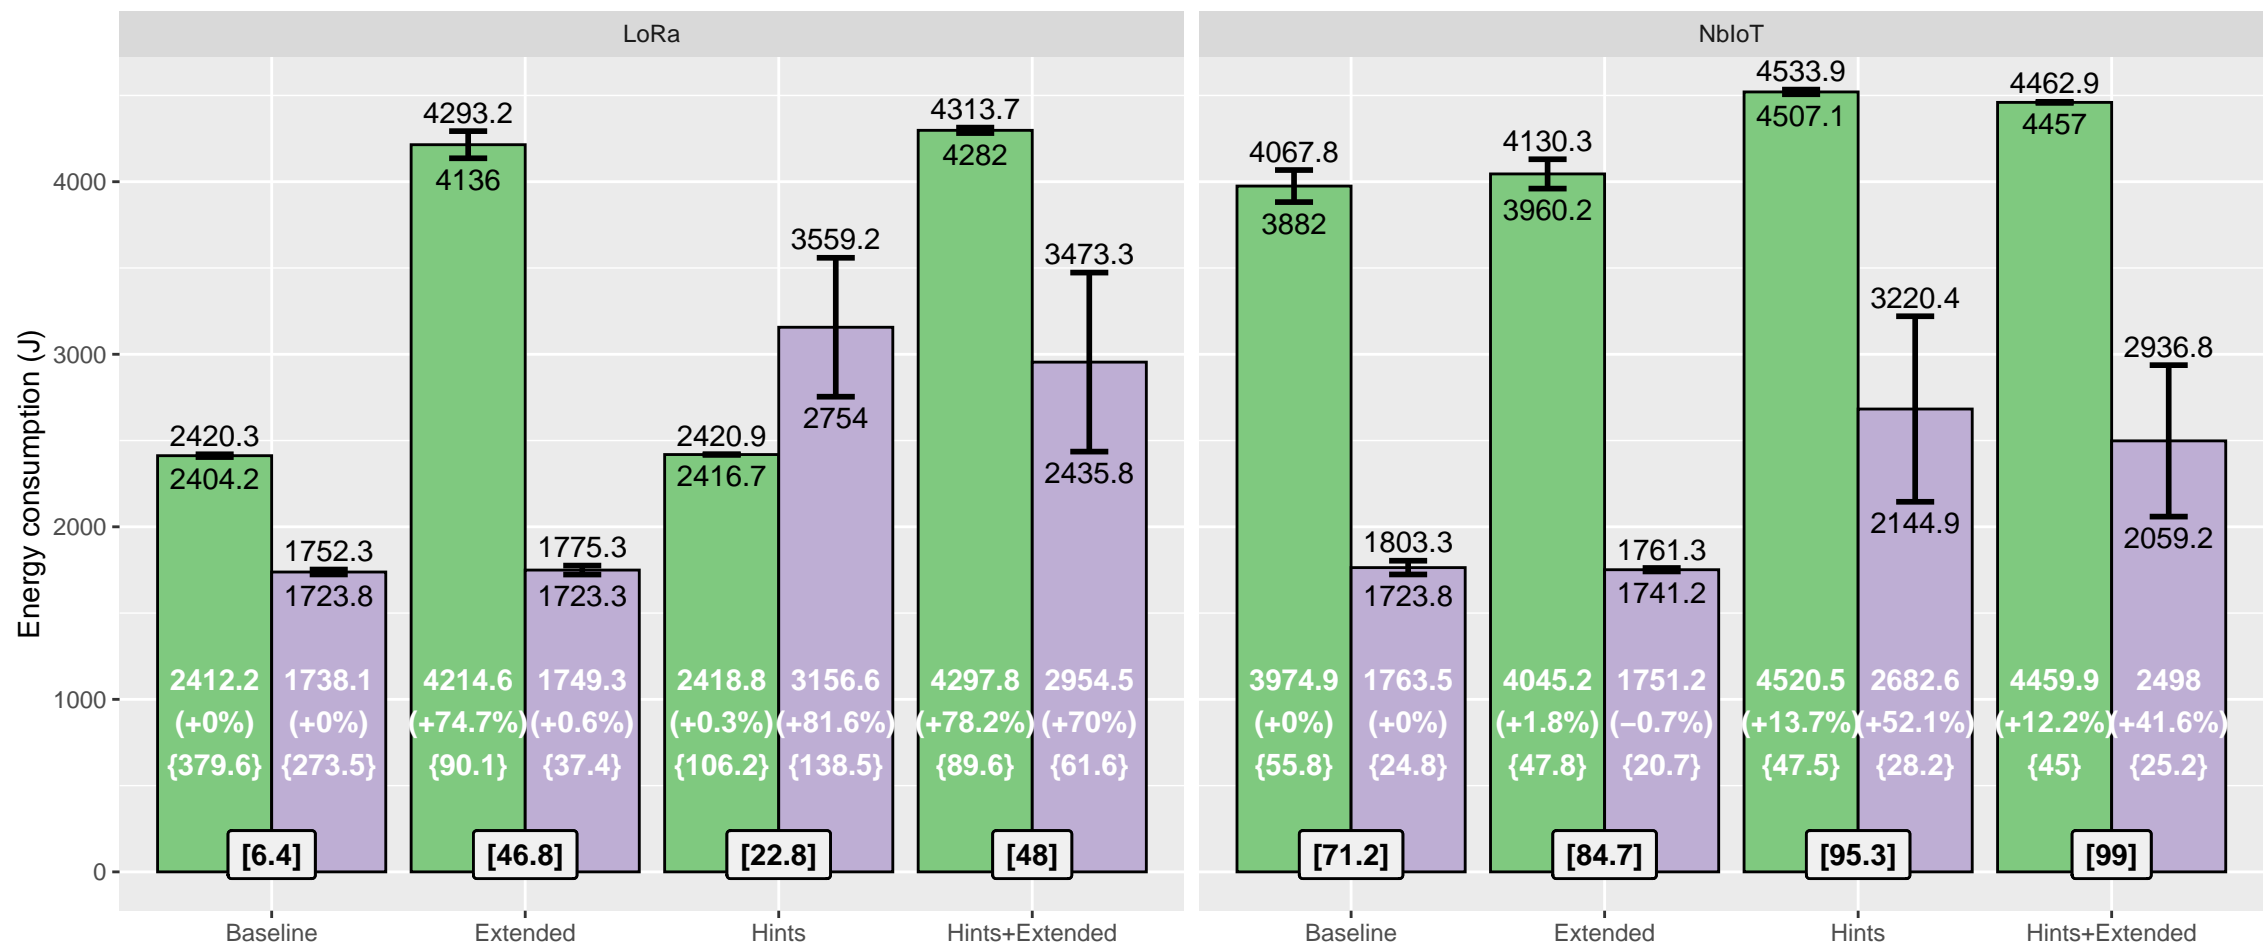

180s uptime: ■ Sender ■ Receiver

Total uptime: ■ Sender ■ Receiver

Policy