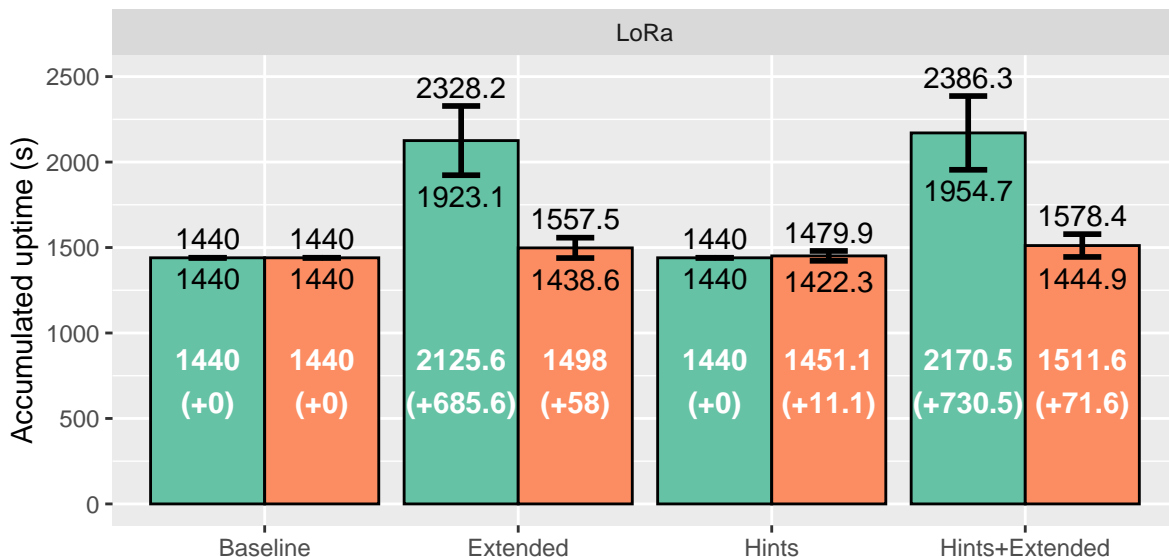

60s uptime: ■ Sender ■ Receiver

Total uptime: ■ Sender ■ Receiver

Policy