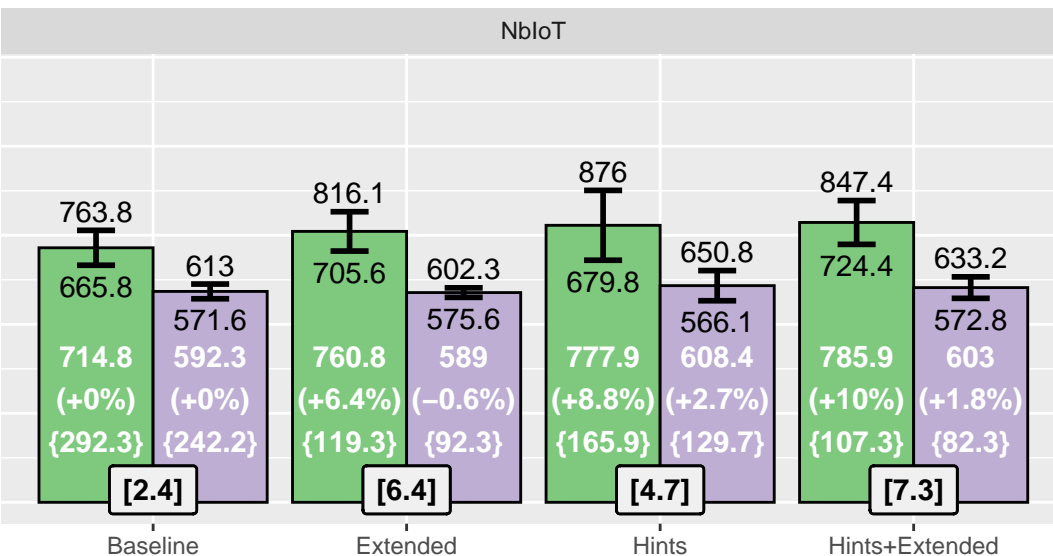

60s uptime: ■ Sender ■ Receiver

Total uptime: ■ Sender ■ Receiver

Policy