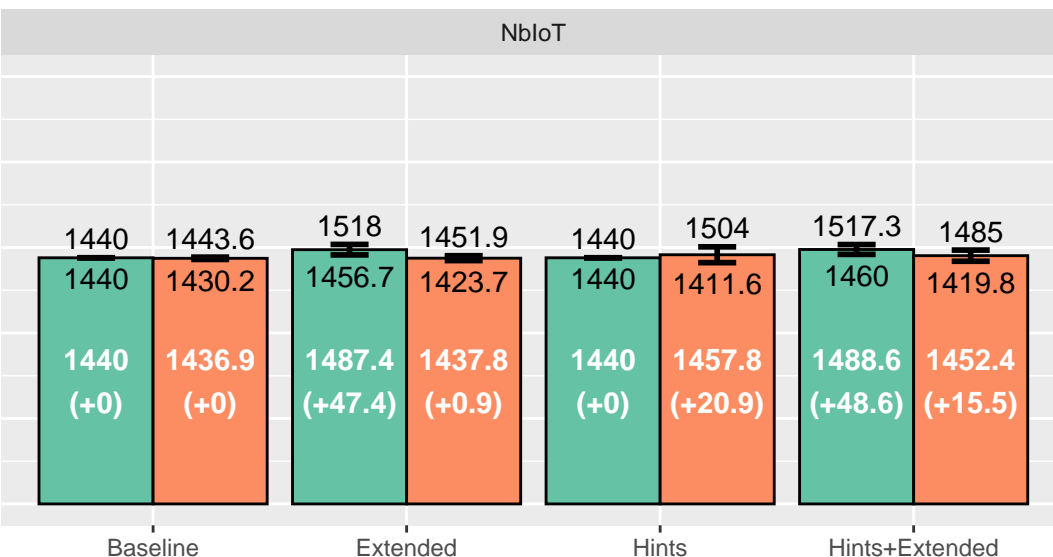

60s uptime: ■ Sender ■ Receiver

Total uptime: ■ Sender ■ Receiver

Policy