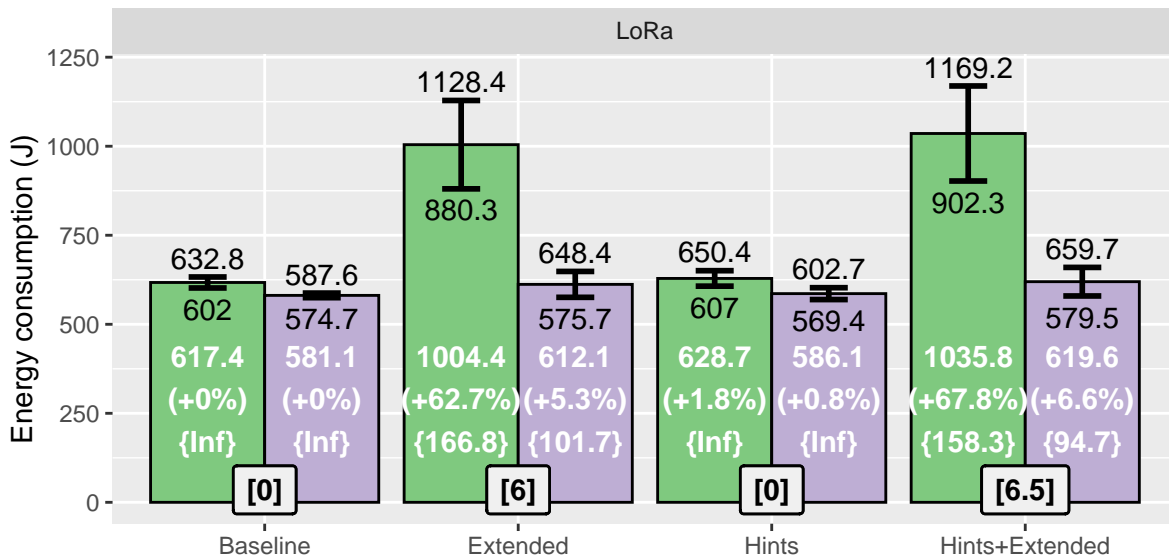

60s uptime: ■ Sender ■ Receiver

Total uptime: ■ Sender ■ Receiver

Policy