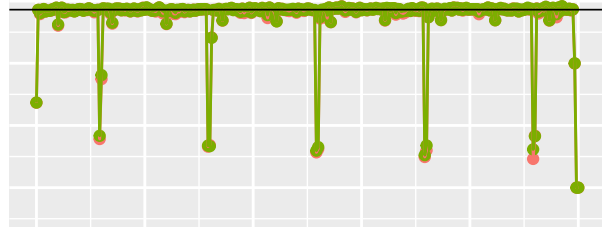

Device id    2-0x40    2-0x41    2-0x42    2-0x43

With 1 ina260 in use

7195

With 2 ina260 in use

2862

With 3 ina260 in use

1705

With 4 ina260 in use