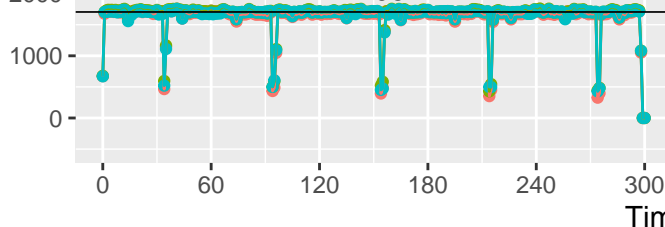

Device id    2-0x40    2-0x41    2-0x42    2-0x43

With 1 ina260 in use

7195

With 2 ina260 in use

2862

With 3 ina260 in use

1705

With 4 ina260 in use